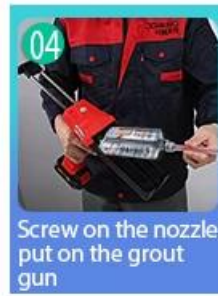

Open & Watch, both sides can extruded meanwhile

Screw on the nozzle, put on the grout gun

Inclined cut the top of the nozzle in 45°

Squeeze out 60-80cm long grout in the forepart

Evenly squeeze out the tile agent along the gap