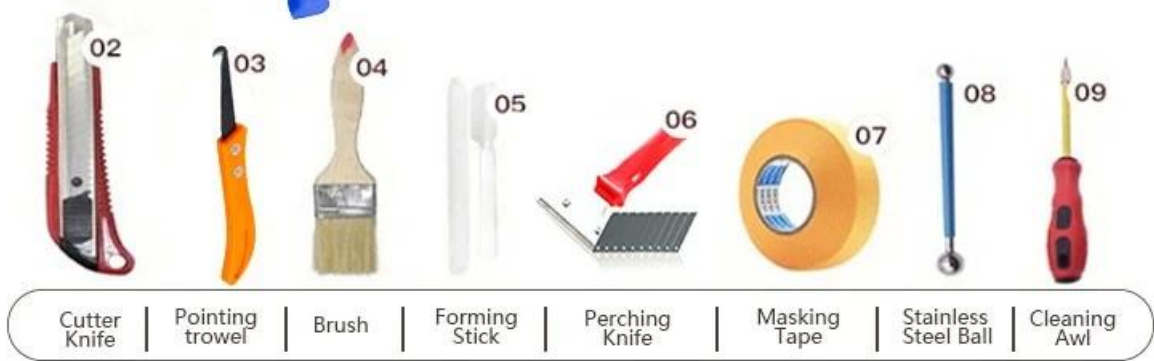

### Công cụ ép khớp chuyên nghiệp

Two Component Caulking Gun

Cutter Knife | Pointing trowel | Brush | Forming Stick | Perching Knife | Masking Tape | Stainless Steel Ball | Cleaning Awl