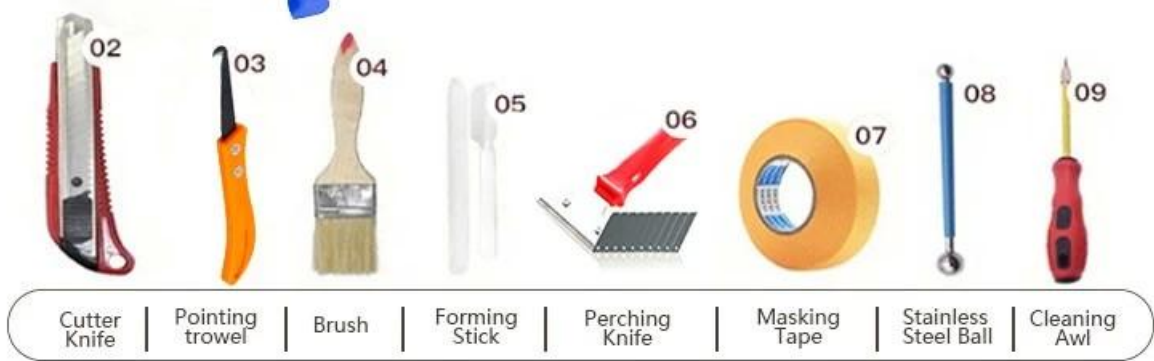

08
Press the grout with professional glue-press tools

09
Don't touch in 4-5 hours and remove excess grout then.

10
Keep the tiles dry in 24 hours

Công cụ ép khớp chuyên nghiệp

Two Component Caulking Gun

Lợi thế công ty