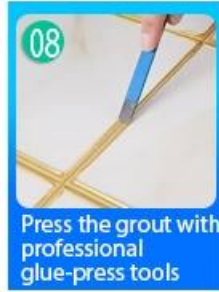

Open & Watch, both sides can extruded meanwhile

Screw on the nozzle, put on the grout gun

Inclined cut the top of the nozzle in 45°

Squeeze out 60-80cm long grout in the forepart

Evenly squeeze out the tile agent along the gap