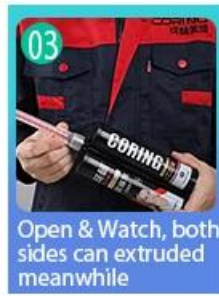

Open & Watch, both sides can extruded meanwhile

Screw on the nozzle, put on the grout gun

Inclined cut the top of the nozzle in 45°

Squeeze out 60-80cm long grout in the forepart

Evenly squeeze out the tile agent along the gap