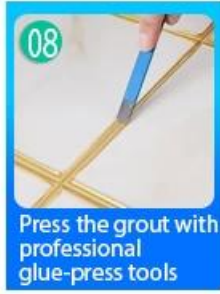

04  
Screw on the nozzle, put on the grout gun

05  
Inclined cut the top of the nozzle in 45°

06  
Squeeze out 60-80cm long grout in the forefront

07  
Evenly squeeze out the tile agent along the gap

08  
Press the grout with professional glue-press tools