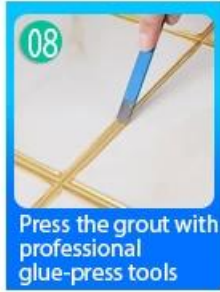

04  
Screw on the nozzle, put on the grout gun

05  
Inclined cut the top of the nozzle in 45°

06  
Squeeze out 60-80cm long grout in the forepart

07  
Evenly squeeze out the tile agent along the gap

08  
Press the grout with professional glue-press tools