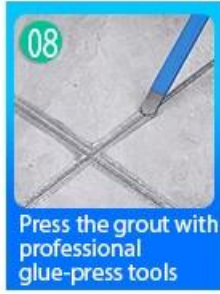

03 Open & Watch, both sides can extruded meanwhile

04 Screw on the nozzle, put on the grout gun

05 Inclined cut the top of the nozzle in 45°

06 Squeeze out 60-80cm long grout in the forepart

07 Evenly squeeze out the tile agent along the gap