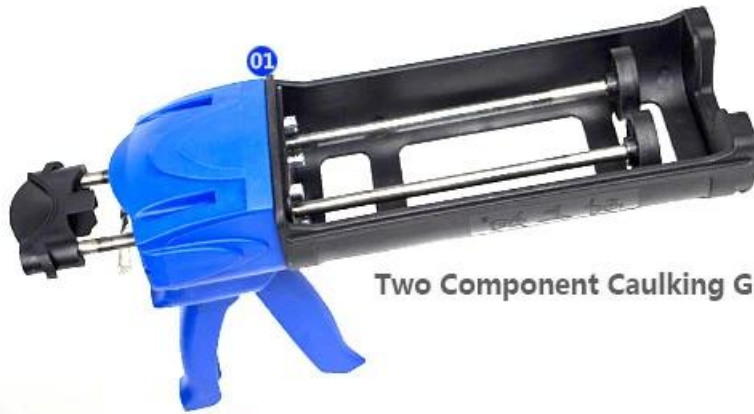

08 Press the grout with professional glue-press tools

09 Don't touch in 4-5 hours and remove excess grout then.

10 Keep the tiles dry in 24 hours

Công cụ ép liên kết chuyên nghiệp

Two Component Caulking Gun