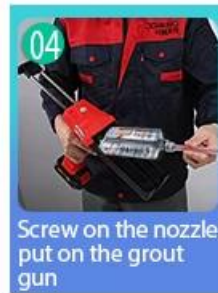

Open & Watch, both sides can extruded meanwhile

Screw on the nozzle, put on the grout gun

Inclined cut the top of the nozzle in 45°

Squeeze out 60-80cm long grout in the forepart

Evenly squeeze out the tile agent along the gap