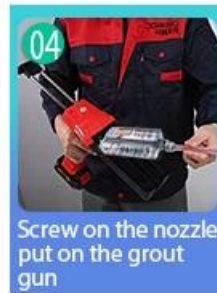

Open & Watch, both sides can extruded meanwhile

Screw on the nozzle, put on the grout gun

Inclined cut the top of the nozzle in 45°

Squeeze out 60-80cm long grout in the forepart

Evenly squeeze out the tile agent along the gap