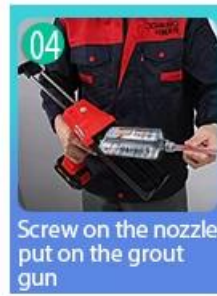

Open & Watch, both sides can extruded meanwhile

Screw on the nozzle, put on the grout gun

Inclined cut the top of the nozzle in 45°

Squeeze out 60-80cm long grout in the forepart

Evenly squeeze out the tile agent along the gap