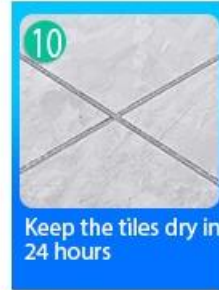

10
Keep the tiles dry in 24 hours