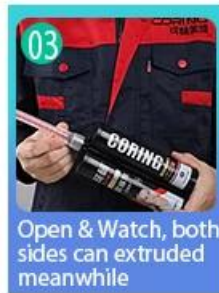

Open & Watch, both sides can extruded meanwhile

Screw on the nozzle, put on the grout gun

Inclined cut the top of the nozzle in 45°

Squeeze out 60-80cm long grout in the forepart

Evenly squeeze out the tile agent along the gap