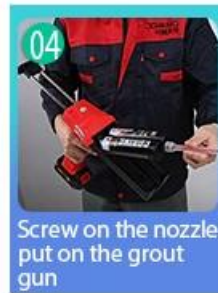

Open & Watch, both sides can extruded meanwhile

Screw on the nozzle, put on the grout gun

Inclined cut the top of the nozzle in 45°

Squeeze out 60-80cm long grout in the forepart

Evenly squeeze out the tile agent along the gap