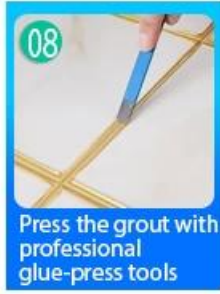

04 Screw on the nozzle, put on the grout gun

05 Inclined cut the top of the nozzle in 45°

06 Squeeze out 60-80cm long grout in the forepart

07 Evenly squeeze out the tile agent along the gap

08 Press the grout with professional glue-press tools